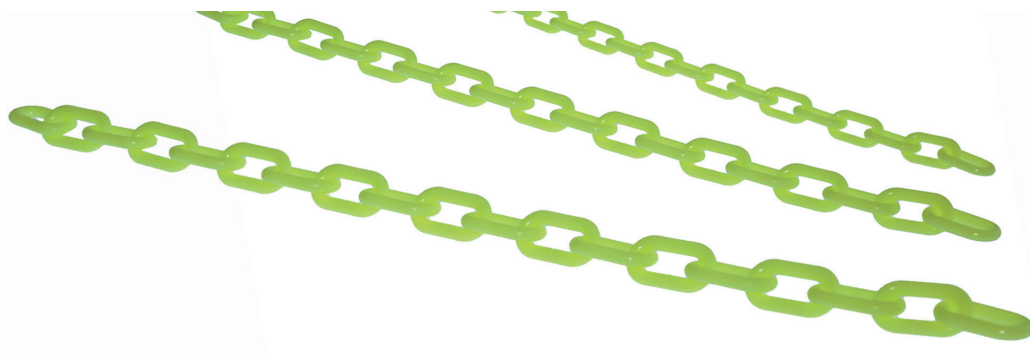

PLASTIC CHAIN

Single Color Chain

- Short link
- Good color fastness
- Convenient and durable
- Color: Black, Blue, Green, Orange, Purple, Red, White, Yellow, etc
- Made in Taiwan

Product No.	Diameter (mm)	Dimension (mm) A	Dimension (mm) B	Dimension (mm) C	Dimension (mm) D	Material
MU-21721	1.2	8.5	5	6	2.5	POM
MU-21722	1.5	10	5.5	6.5	2.5	POM
MU-21723	2	15	7.6	10	3.3	PE
MU-21724	3	19.5	10.5	12.5	3.9	PE
MU-21725	4	24.5	15	16	6.5	PE
MU-21726	5	36.5	20	27	8.5	PE
MU-21727	6	38.2	21.5	25.6	8.8	PE
MU-21728	8	51	28	37	12	PE
MU-21729	10	74	39.5	56	17.5	PE
MU-21730	12	72.6	44	45	16	PE

Single Color Chain

- Long link
- Convenient
- Color: Black, Blue, Green, Orange, Purple, Red, White, Yellow, etc
- Made in Taiwan

Product No.	Diameter (mm)	Dimension (mm) A	Dimension (mm) B	Dimension (mm) C	Dimension (mm) D	Material
MU-21751	6	50.6	21	39	8	PE
MU-21752	8	64.5	26	49.5	9	PE
MU-21753	10	80	33	61.5	14	PE

Two Color Chain

- 5 x 5 Links: MU-21781
- 6 x 6 Links: MU-21782 & MU-21783
- Made in Taiwan
- Color: Yellow & Black or Red & White

Product No.	Diameter (mm)	Dimension (mm) A	Dimension (mm) B	Dimension (mm) C	Dimension (mm) D	Material	Yellow & Black or Red & White
MU-21781	6	51	21	38.8	8	PE	5 x 5 Links
MU-21782	8	65	26	50	9	PE	6 x 6 Links
MU-21783	10	82	33	64	14	PE	6 x 6 Links

Luminous Chain

- Short links
- Improve night visibility
- Made in Taiwan

Product No.	Diameter (mm)	Dimension (mm) A	Dimension (mm) B	Dimension (mm) C	Dimension (mm) D	Material
MU-21791	4	24.5	15	16	6.5	PE
MU-21792	6	38.2	21.5	25.6	8.8	PE
MU-21793	8	51	28	37	12	PE