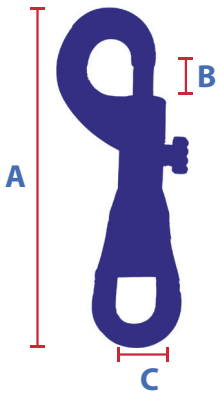

Product No.	Diameter (mm)	Dimension (mm)- A	Dimension (mm)- B	Materail	Color
MU-21831	4	27	15	PE	Black, Blue, Green, Orange, Pink, Purple, Red, White, Yellow, Luminous,etc.
MU-21832	6	42	23	PE	
MU-21833	8	56	32	PE	
MU-21834	10	70	40	PE	

LOCK SNAP HOOK

Lock Snap Hook with Screw Joint

- Quickly and easily connect signs or chains
- Good color fastness
- Color: Black, Green, Red, White, Yellow, Luminous
- Made in Taiwan

MU-21871 White

MU-21871 Red

MU-21872 Yellow

MU-21873 & MU-21874

Product No.	Diameter (mm)	Dimension (mm)- A	Dimension (mm)- B	Dimension (mm)- C	Materail	Color
MU-21871	6	59	24	7	PA	Black, Green, Red,
MU-21872	8	74	33	9	PA	White, Yellow
MU-21873	8	59	24	7	PP	Luminous
MU-21874	10	74	33	9	PP	Luminous

SWIVEL EYE SNAP HOOK

Swivel Eye Snap Hook

- Loaded plastic snap
- Connect the chains together or connect other facilities
- Color: Black, Red, White, Yellow
- Made in Taiwan

Product No.	Dimension (mm) - A	Dimension (mm) - B	Dimension (mm) - C	Material	Color
MU-21901	99	10	12	PA	Black, Green, Red, White, Yellow