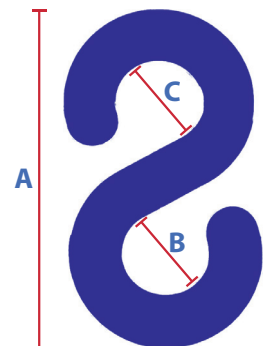

Product No.	Diameter	Dimension (mm)		Dimension (mm)	Material	Colors
	(mm)	A	B	C		
MU-21601	4	29.5	8	8	PE	Black, Blue, Green, Orange, Purple, Red, White, Yellow, etc.
MU-21602	5	42	5	13	PE	
MU-21603	6	43	12	12	PE	
MU-21604	6	46	19	19	PE	
MU-21605	8	51.7	13	13	PE	
MU-21606	8	146	52	38	PP	
MU-21607	8	103	38	29	PP	
MU-21608	9	230	49	48	ABS	

Luminous S-Hook

- Chain link connection with the column column
- Increase visibility at night
- Convenient and easy to use
- Made in Taiwan

MU-21621

Diameter: 4mm

MU-21622

Diameter: 6mm

MU-21623

Diameter: 8mm

Product No.	Diameter	Dimension (mm)		Dimension (mm)	Material	Colors
	(mm)	A	B	C		
MU-21621	4	29.5	8	8	PE	Black, Blue, Green, Orange, Purple, Red, White, Yellow, etc.
MU-21622	6	43	12	12	PE	
MU-21623	8	51.7	13	13	PE	