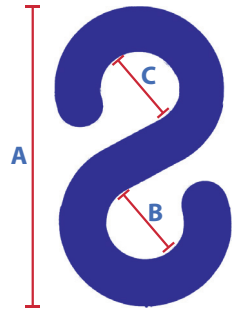

Single Color S-Hook

- Connect the link between the chain and the column
- Simple and durable
- Good color fastness
- Made in Taiwan

MU-21601

MU-21603

MU-21604

MU-21605

Diameter: 4mm Diameter: 6mm Diameter: 6mm Diameter: 8mm

Product No.	Diameter	Dimension (mm)		Dimension (mm)	Material	Colors
	(mm)	A	B	C		
MU-21601	4	29.5	8	8	PE	Black, Blue, Green, Orange, Purple, Red, White, Yellow, etc.
MU-21602	5	42	5	13	PE	
MU-21603	6	43	12	12	PE	
MU-21604	6	46	19	19	PE	
MU-21605	8	51.7	13	13	PE	
MU-21606	8	146	52	38	PP	
MU-21607	8	103	38	29	PP	
MU-21608	9	230	49	48	ABS	