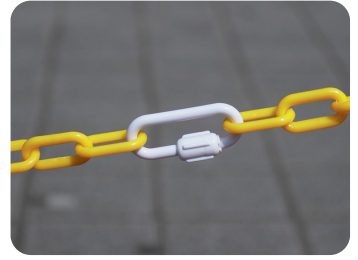

Repair Links

- Connect the chains together
- Link fence posts
- Bright colors
- Made in Taiwan
- New products have notched repair Links (MU-21851, MU-21852, MU-21853, MU-21854)

MU-21831

MU-21832

MU-21833

MU-21834

LOCK SNAP HOOK

Lock Snap Hook with Screw Joint

- Quickly and easily connect signs or chains
- Good color fastness
- Color: Black, Green, Red, White, Yellow, Luminous
- Made in Taiwan

MU-21871 White

MU-21871 Red