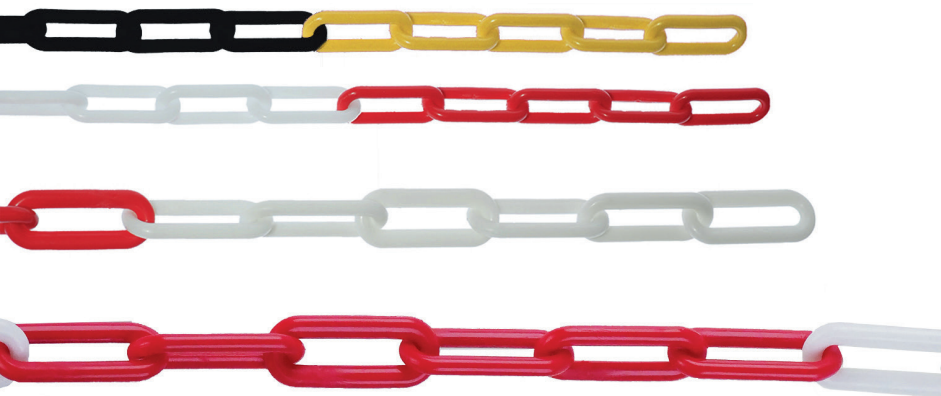

Product No.	Diameter (mm)	Dimension (mm) A	Dimension (mm) B	Dimension (mm) C	Dimension (mm) D	Material	Yellow & Black or Red & White
MU-21781	6	51	21	38.8	8	PE	5 x 5 Links
MU-21782	8	65	26	50	9	PE	6 x 6 Links
MU-21783	10	82	33	64	14	PE	6 x 6 Links