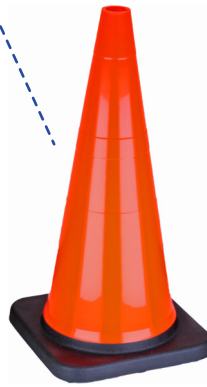

MU-29606
Orange, 28"

- Top notch design
- Body grooved design
- PVC material
- Colored body, black base
- Reflective Tape: 85mm, 90mm, 100mm, 150mm, 85mm+85mm, 150mm+100mm
- Made in Taiwan

Product No.	Color (Body)	Height (mm)	Weight (kg)	Base Width (mm)
MU-29601	Green	700	3.50kg	365 x 365
MU-29602	Blue	700	3.50kg	365 x 365
MU-29603	Yellow	700	3.50kg	365 x 365
MU-29604	Purple	700	3.50kg	365 x 365
MU-29605	Robin Egg Blue	700	3.50kg	365 x 365
MU-29606	Orange	700	3.50kg	365 x 365

Product No.	Color (Body)	Height (inch)	Weight (lbs)	Base Width (inch)
MU-29601	Green	28	7.7 lbs	14.37 x 14.37
MU-29602	Blue	28	7.7 lbs	14.37 x 14.37
MU-29603	Yellow	28	7.7 lbs	14.37 x 14.37
MU-29604	Purple	28	7.7 lbs	14.37 x 14.37
MU-29605	Robin Egg Blue	28	7.7 lbs	14.37 x 14.37
MU-29606	Orange	28	7.7 lbs	14.37 x 14.37