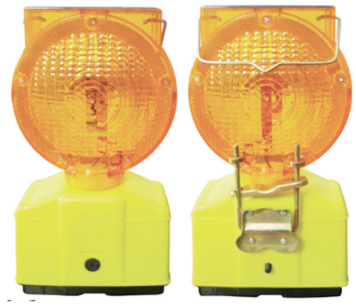

MU-03102

Option: Metal Frame

- 4pcs LED
- PC lens and ABS base
- Height: 160mm, Delineation area Dia.:80mm
- Solar Panel
- 1.2V 1500mAH Ni-Cd rechargeable battery
- Color: amber, red, yellow, green, blue, white
- Can fix to the traffic cone
- Photoswitch

MU-03115

- 2pcs LED
- PC Lens and PP base
- UK Style
- Steady and flash mode available
- Power: 1 or 2pcs 4R25 6V battery
- Color: Red, Yellow & Green, Blue, White
- Photoswitch

MU-03117

- 6pcs LED, Option: 1 Bulb (MU-03118)
- PC Lens (360°) and PP Base
- Power: 1 or 2pcs 4R25 6V battery
- On/Off by rotation of the lens
- Steady and flash mode available
- Color: Red, amber, yellow
- Metal bracket

MU-03121

- 10pcs LED
- Snake Warning Light
- Length: 200 cm, Diameter: 1 cm
- Function: flash-off
- 3pcs AA batteries (Not included)

WARNING LIGHT

MU-03122

- 4pcs LED
- PC lens and PP base
- Size: 18*10*34 cm(L*W*H)
- Solar panel
- Power:1.2V 1500mAh Ni-MH battery
- Color: amber, red, yellow
- Metal handle
- Steady and flash mode available

MU-03123

- 2pcs LED
- Size: 19 *9 *33.5 cm (L*W*H)
- PC Lens and PP base
- Solar panel
- Power:1.2V 1500mAh Ni-MH battery
- Color: amber, red, yellow
- Metal handle

MU-03126

MU-03127

MU-03128

MU-03129

Product No.	Light Source	Lens	Size	Power Source	Function	Option
MU-03126	2pcs led	Double Lens, 360° rotation	24*18cm (Magnet base)	Type D battery * 2pcs	Steady-Flash-Close	Photoswitch
MU-03127	2pcs led	Double Lens, 360° rotation	32*18cm (Handhold)	Type D battery * 2pcs	Steady-Flash-Close	Photoswitch
MU-03128	2pcs led	Double Lens, 360° rotation	26*18cm	Type D battery * 4pcs	Steady-Flash-Close	Photoswitch
MU-03129	2pcs led	Double Lens, 360° rotation	31*18cm	6V 4R25 battery * 2pcs	Steady-Flash-Close	Photoswitch