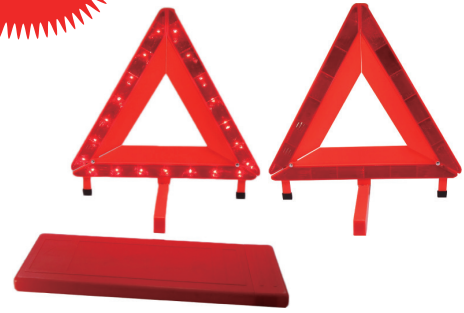

WARNING TRIANGLE

MU-47001

MU-47101

MU-47201

Product No.	Size	Color	Material	Shape	LED Design	Magnet
MU-47001	43*43*43cm	Red	ABS+PMMA+Iron	Equilateral Triangle	N/A	N/A
MU-47101	43*43*43cm	Red	ABS+PMMA+Iron	Equilateral Triangle	N/A	N/A
MU-47201	42*42*42cm	Red	Plastic+PMMA+Iron	Equilateral Triangle	LED Three-stage lighting control (1)high brightness (2)Low brightness (3)Flashing lights	With Magnet